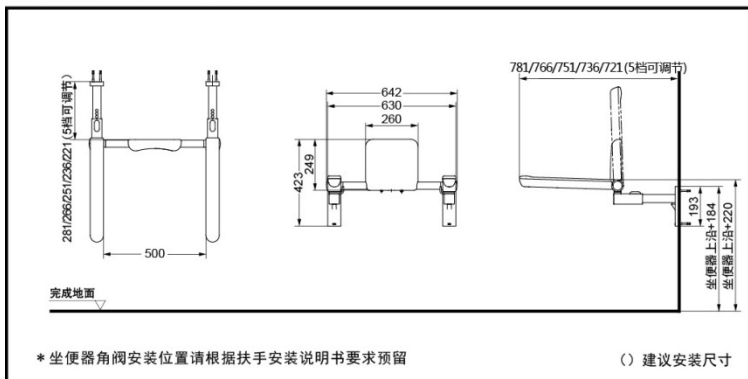

GEWC771
(wall hung type)

GEWC772
(floor type)

FEATURES

- Generous design.
- Convenient and comfortable to use.
- Inclusive design.
- Specialized for elders and physically challenged people.
- Plastic arms can be turned up around to help elders and physically challenged people to use a toilet.

GEWC771 Arms for Toilet

SPECIFICS

Size:

GEWC771: 5 adjusting gears.
642*(781·766·751·736·721)
*423mm

GEWC772:
Installation 1:
Longer leg ends facing forward, 3 adjusting gears.
665*609*(887·862·837)mm

Installation 2:
Longer leg ends facing backward, 3 adjusting gears.
665*693*(887·862·837)mm