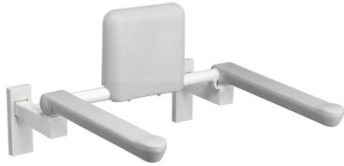

GEWC771
(wall hung type)

GEWC772
(floor type)

FEATURES

- Generous design.
- Convenient and comfortable to use.
- Inclusive design.
- Specialized for elders and physically challenged people.
- Plastic arms can be turned up around to help elders and physically challenged people to use a toilet.

GEWC771 Arms for Toilet

SPECIFICS

Size:

GEWC771: 5 adjusting gears.
642*(781·766·751·736·721)
*423mm

GEWC772:
Installation 1:
Longer leg ends facing forward, 3 adjusting gears.
665*609*(887·862·837)mm

Installation 2:
Longer leg ends facing backward, 3 adjusting gears.
665*693*(887·862·837)mm

OTHERS

Recommend Fittings:

Toilet : CW981NB/SW981B

Washlet : TCF491CS V9

TCF6431CS V7

No-lid toilet seat : TC376CSJ-1

GEWC772 Arms for Toilet

*TOTO(CHINA) CO.,LTD. All rights reserved.