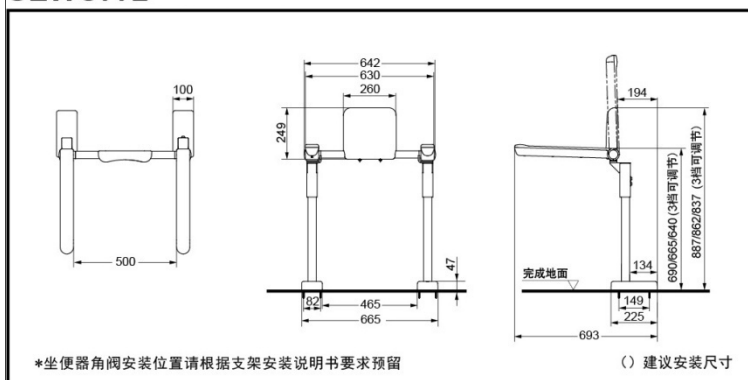

GEWC771 Arms for Toilet

SPECIFICS

Size:

GEWC771: 5 adjusting gears.
642*(781·766·751·736·721)
*423mm

GEWC772:
Installation 1:
Longer leg ends facing forward, 3 adjusting gears.
665*609*(887·862·837)mm

Installation 2:
Longer leg ends facing backward, 3 adjusting gears.
665*693*(887·862·837)mm

OTHERS

Recommend Fittings:

Toilet : CW981NB/SW981B

Washlet : TCF491CS V9

TCF6431CS V7

No-lid toilet seat : TC376CSJ-1

GEWC772 Arms for Toilet

*TOTO(CHINA) CO.,LTD. All rights reserved.