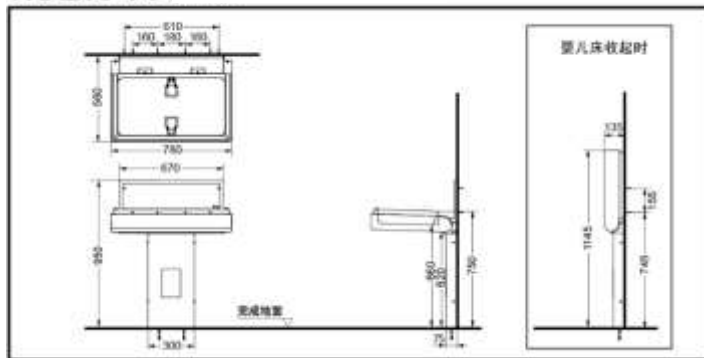

YKA25S VC Baby Bed

•TOTO公司保留对其产品规格和尺寸更改的权利。届时，恕不另行通知。

*TOTO(CHINA) CO.,LTD. All rights reserved.

SPECIFICS

Size:

Using time: 780*560*950mm

Folding time: 780*135*1145mm