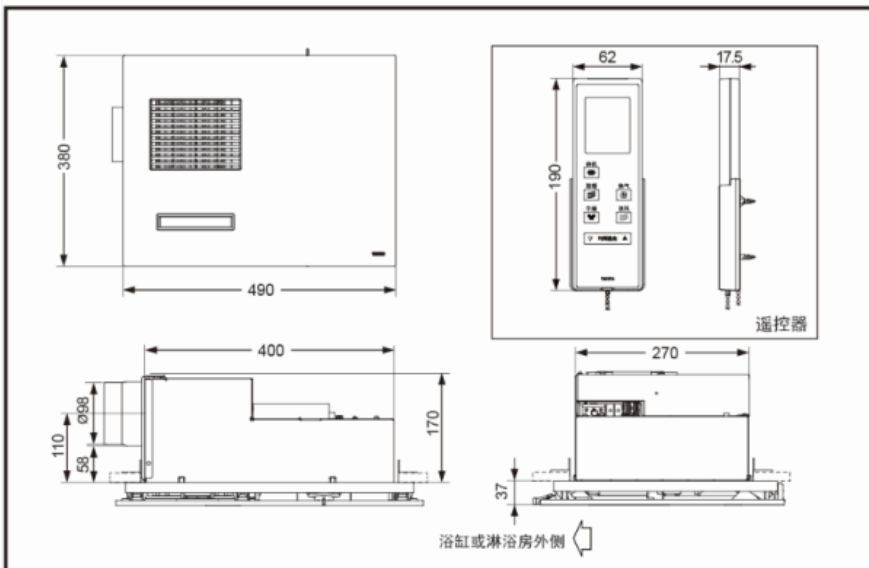

FEATURES

- Super ventilation with a maximum of 250m³ (Discharge pressure : 0), rapidly reduce moisture in the bathroom.
- The product collects 4 functions, ventilation, dryer, heater and cooler in one.
- More convenient timing and pre-setting functions.
- Volume of ventilation can be adjusted according to actual need.
- Equipped with thermistor, fuse and spread-fire-preventing structure design.
- Mute design for a quieter environment..
- Ceiling-embedded installation effectively save bathroom space.

TYB3161ADR Bathroom Heating Dryer