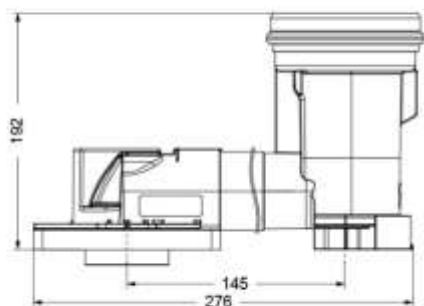

HP201T3#00

FEATURES

- Suitable for G5A, G5, G5Lite series.
- Convenient construction, safe and reliable.

HP201T3 TOILET DRAIN

() 建议安装尺寸

SPECIFICS

Drainage mode :
Underneath Drainage
Rough-in : 305mm