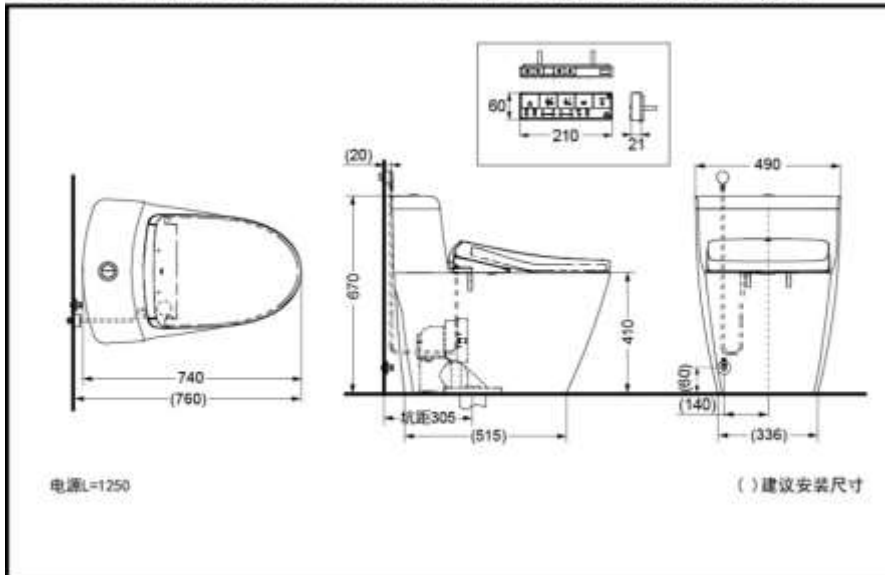

EWATER+ for BOWL

PREMIST

WARM AIR DRYING

HEATED SEAT

DEODORIZER

CW636REAB+TCF4E960KCN Washlet®+Toilet

SPECIFICS

- Size : 740*490*670mm
- Nominal water consumption : 3.5L
- Dual Flush Volume : 3.0L/4.5L
- Water Efficiency : Grade2
- Drainage mode : Underneath Drainage
- Flushing mode : Vortex siphon type
- Rough-in : 305mm
- Water Inlet Requirement : 0.05MPa(Dynamic Pressure)~0.75MPa(Static Pressure)
- Power Source : 220V(50Hz)
- Power : 836W
- Control : remote control